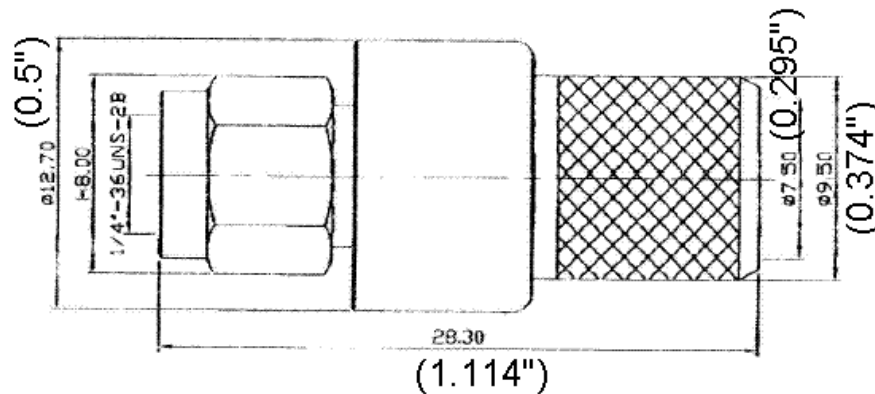

CROWN RF

Crown RF
2005A Industrial Blvd.
Rockwall, TX 75087

972-771-4711
972-771-9499 (fax)
800-225-3429 (toll free)

E-Mail: sales@crownerf.com

Website: www.crownerf.com

Crown P/N: CRS-9400RP

Description: SMA (M) Crimp Rev. Polarity w/Female Pin
LMR-400, SW-499, 9913, 9914

Body: Nickel / Brass

Insulation: Teflon

Contact: Gold / Beryllium Copper

Stripping Information:

All Measurements are in

(Inches)
Millimeters