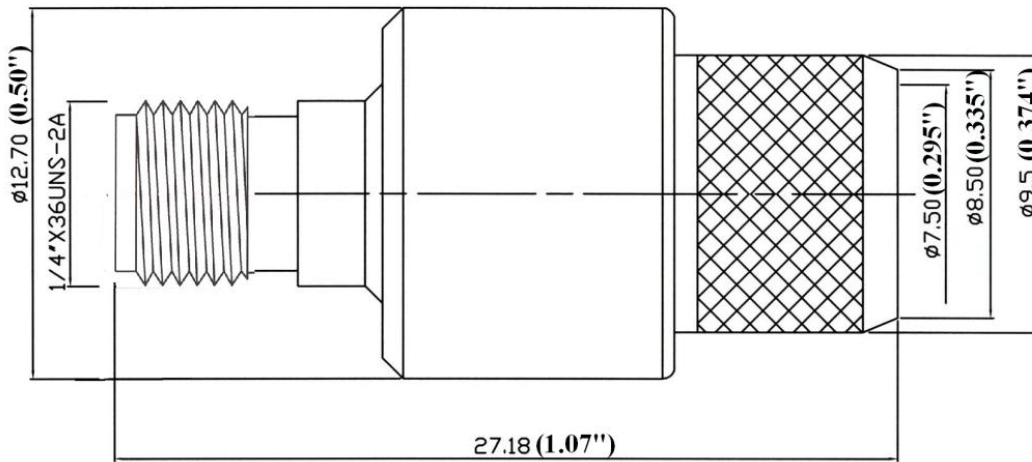

CROWN RF

Crown RF
2005A Industrial Blvd.
Rockwall, TX 75087

972-771-4711
972-771-9499 (fax)
800-225-3429 (toll free)

E-Mail: sales@crownerf.com

Website: www.crownerf.com

Crown P/N: CRS-9410

Description: SMA (Female) Crimp LMR-400

Body: Nickel / Brass

Insulation: Teflon

Contact: Gold / Beryllium Copper

Stripping Information:

All Measurements are in

(Inches)
Millimeters