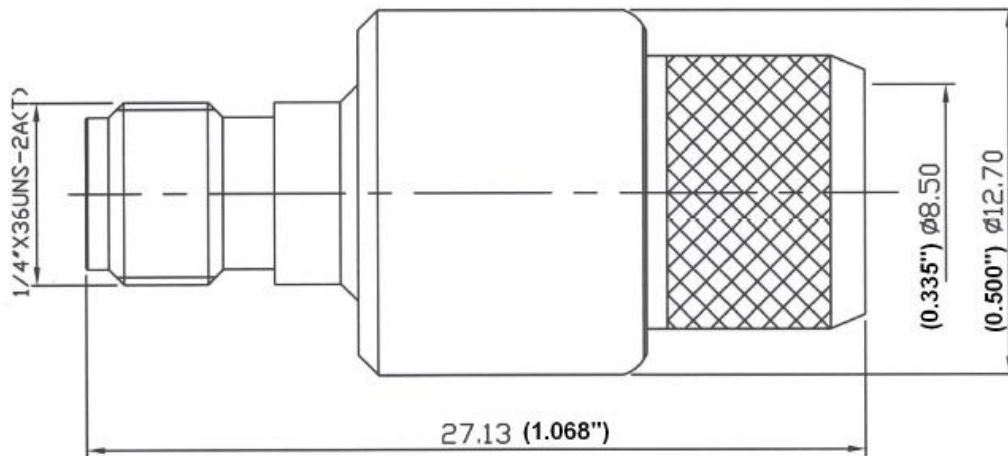

## Crown P/N: CRS-9410RP

**Description:** SMA (Female) Reverse Polarity Crimp LMR-400

**Body:** Nickel / Brass

**Insulation:** Teflon

**Contact:** Gold / Beryllium Copper

### Stripping Information:

All Measurements are in

(Inches)  
Millimeters