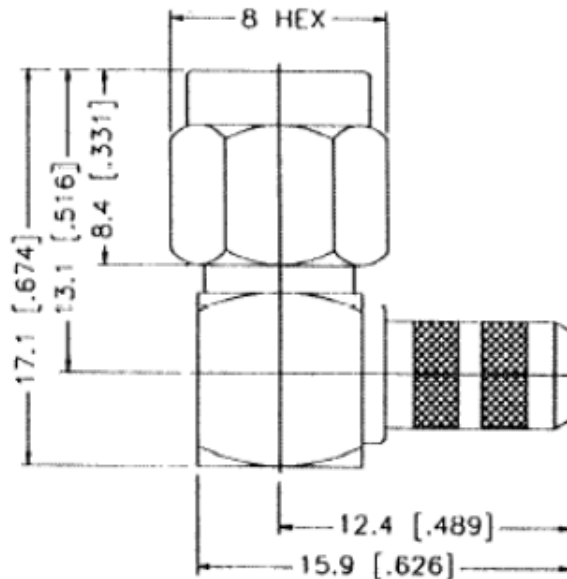

CROWN RF

Crown P/N: CRS-9450

Crown RF
2005A Industrial Blvd.
Rockwall, TX 75087

972-771-4711
972-771-9499 (fax)
800-225-3429 (toll free)

E-Mail: sales@crownerf.com

Website: www.crownerf.com

Description: SMA (Male) Rt. Angle Crimp Sleeve (.429)
LMR-400, SW-400

Body: Nickel / Brass

Insulation: Teflon

Contact: Gold / BeCu -- Solder Style
50 ohm

**** ROHS COMPLIANT ****

Strip Tool – Crown # CS-L400/214
Crimp Tool – Crown # CT-L400/214