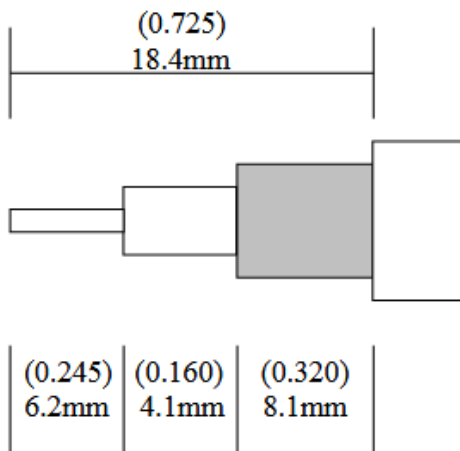

CROWN RF

Crown P/N: CRS-9450

Crown RF
2005A Industrial Blvd.
Rockwall, TX 75087

972-771-4711
972-771-9499 (fax)
800-225-3429 (toll free)

E-Mail: sales@crownerf.com

Website: www.crownerf.com

Description: SMA (Male) Rt. Angle Crimp Sleeve (.429)
LMR-400, SW-400

Body: Nickel / Brass

Insulation: Teflon

Contact: Gold / BeCu -- Solder Style
50 ohm

**** ROHS COMPLIANT ****

Strip Tool – Crown # CS-L400/214
Crimp Tool – Crown # CT-L400/214