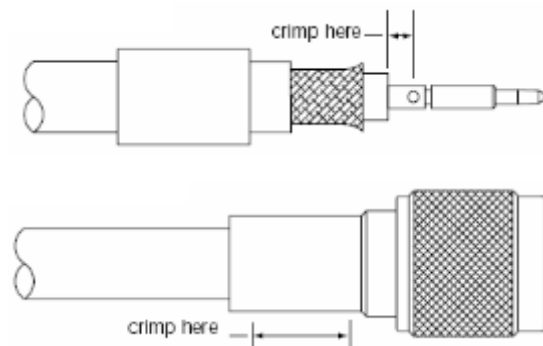

CROWN RF

Crown P/N: CRS-9450

Crown RF
2005A Industrial Blvd.
Rockwall, TX 75087

972-771-4711
972-771-9499 (fax)
800-225-3429 (toll free)

E-Mail: sales@crownerf.com

Website: www.crownerf.com

Description: SMA (Male) Rt. Angle Crimp Sleeve (.429)
LMR-400, SW-400

Body: Nickel / Brass

Insulation: Teflon

Contact: Gold / BeCu -- Solder Style
50 ohm

**** ROHS COMPLIANT ****

Strip Tool – Crown # CS-L400/214
Crimp Tool – Crown # CT-L400/214