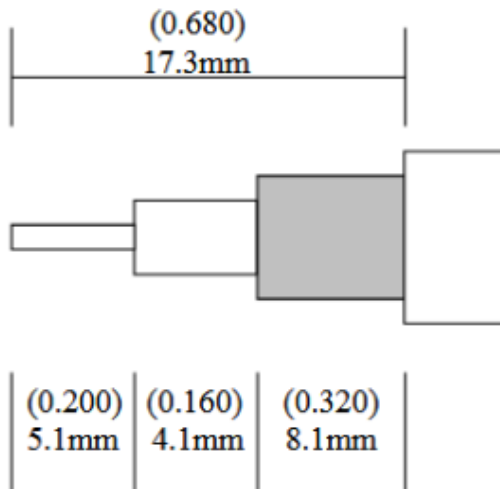

CROWN RF

Crown P/N: CRT-3400

Crown RF
2005A Industrial Blvd.
Rockwall, TX 75087

972-771-4711
972-771-9499 (fax)
800-225-3429 (toll free)

E-Mail: sales@crownerf.com

Website: www.crownerf.com

Description: TNC (Male) Crimp Sleeve (.429)
LMR-400, SW-400

Body: Nickel / Brass

Insulation: Teflon

Contact: Gold / BeCu -- Solder or Crimp Pin (.118)
50 ohm

**** ROHS COMPLIANT ****

Strip Tool – Crown # CS-L400/214
Crimp Tool – Crown # CT-L400/214