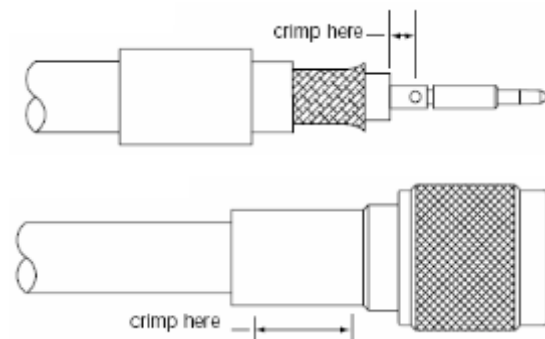

CROWN RF

Crown P/N: CRT-3400

Crown RF
2005A Industrial Blvd.
Rockwall, TX 75087

972-771-4711
972-771-9499 (fax)
800-225-3429 (toll free)

E-Mail: sales@crownerf.com

Website: www.crownerf.com

Description: TNC (Male) Crimp Sleeve (.429)
LMR-400, SW-400

Body: Nickel / Brass

Insulation: Teflon

Contact: Gold / BeCu -- Solder or Crimp Pin (.118)
50 ohm

**** ROHS COMPLIANT ****

Strip Tool – Crown # CS-L400/214
Crimp Tool – Crown # CT-L400/214