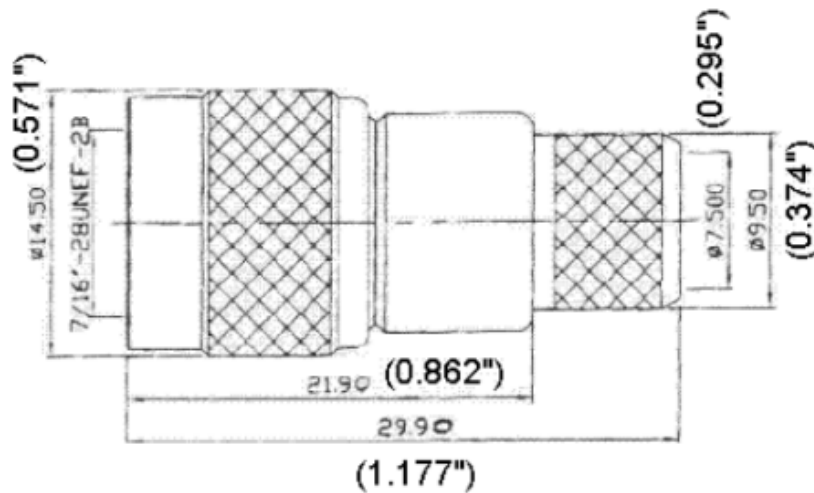

CROWN RF

Crown P/N: CRT-3400

Crown RF
2005A Industrial Blvd.
Rockwall, TX 75087

972-771-4711
972-771-9499 (fax)
800-225-3429 (toll free)

E-Mail: sales@crownerf.com

Website: www.crownerf.com

Description: TNC (Male) Crimp Sleeve (.429)
LMR-400, SW-400

Body: Nickel / Brass

Insulation: Teflon

Contact: Gold / BeCu -- Solder or Crimp Pin (.118)
50 ohm

**** ROHS COMPLIANT ****

Strip Tool – Crown # CS-L400/214
Crimp Tool – Crown # CT-L400/214