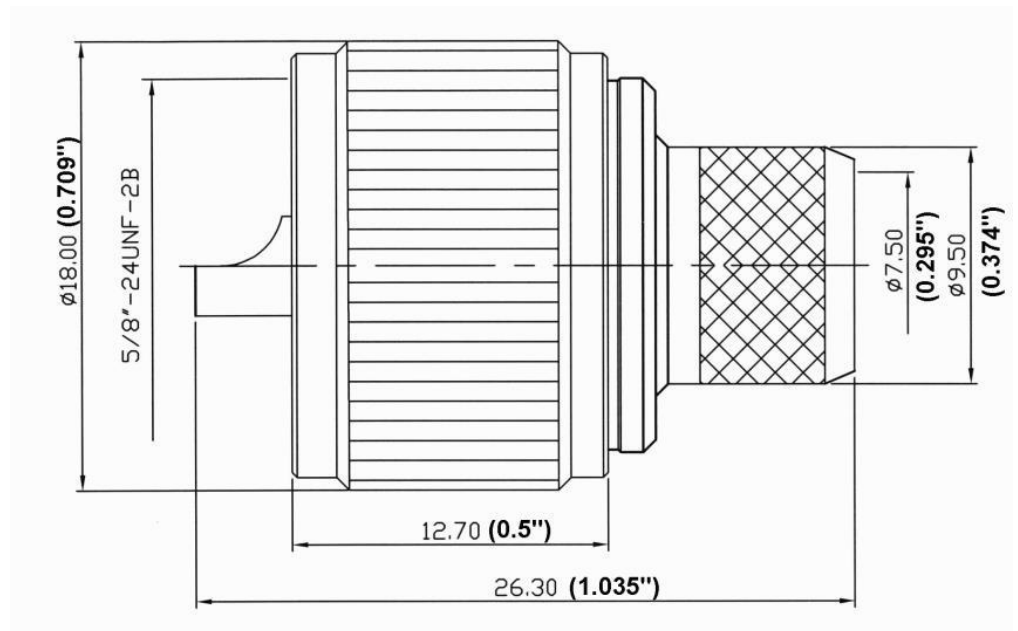

## Crown P/N: CRU-4112

**Description:** UHF (M) Crimp Sleeve / Captive Contact\*  
LMR-400, SW-400, 9913, 9914

**Body:** Nickel / Brass

**Insulation:** Teflon

**Contact:** Gold / Beryllium Copper

**\* This pin has a hollow end at the tip for soldering purposes if desired.**

### Stripping Information:

All Measurements are in

(Inches)  
Millimeters