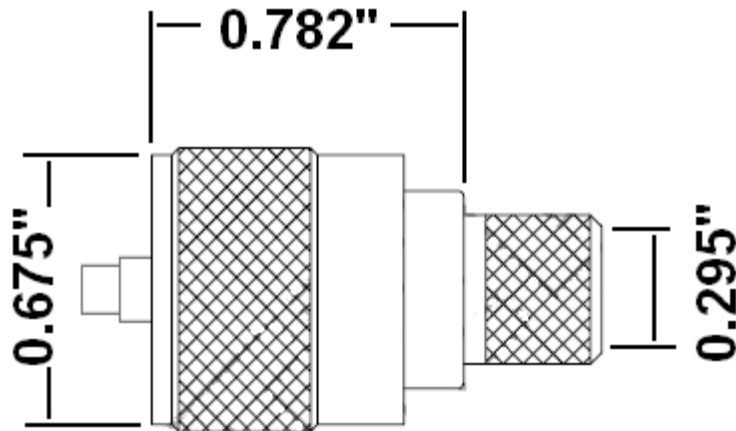

CROWN RF

Crown RF
2005A Industrial Blvd.
Rockwall, TX 75087

972-771-4711
972-771-9499 (fax)
800-225-3429 (toll free)

E-Mail: sales@crownerf.com

Website: www.crownerf.com

Crown P/N: CRU-4115

Description: UHF (M) Crimp Sleeve / Captive Contact*
LMR-400, SW-400, 9913, 9914

Body: Silver / Brass

Insulation: Teflon

Contact: Silver / Brass (Crimpable)

*** This pin has a tapered end that can be crimped if desired.**

Stripping Information:

All Measurements are in

(Inches)
Millimeters

(0.740)	(0.160)	(0.320)
18.8mm	4.1mm	8.1mm