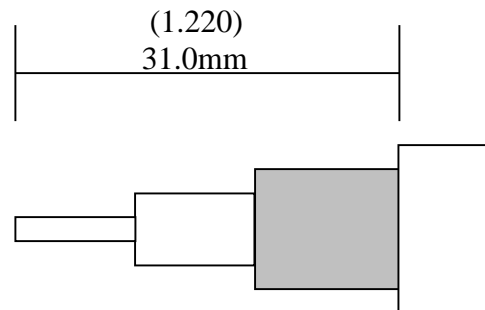

Body: Silver / Brass

Insulation: Teflon

Contact: Silver / Brass (Crimpable)

*** This pin has a tapered end that can be crimped if desired.**

Stripping Information:

All Measurements are in

(Inches)
Millimeters

(0.740)	(0.160)	(0.320)
18.8mm	4.1mm	8.1mm